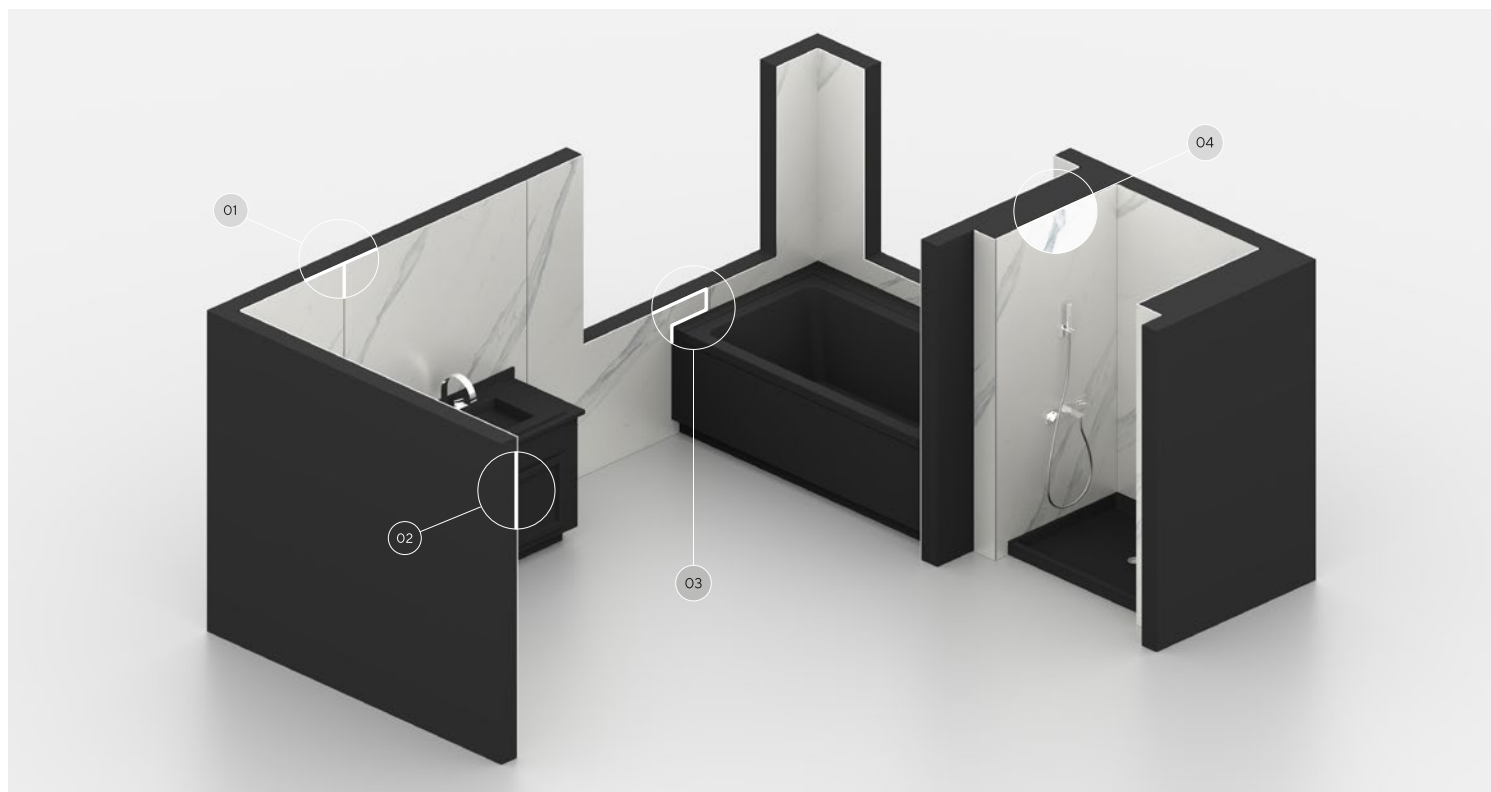

01 → Large format and minimal joints

Its large format of up to 320x144 cm covers large surfaces, avoiding as much as possible the number of joints and therefore minimising cleaning.

02 → Easy installation

Having such a lightweight format, but with so many possibilities, simplifies everything. Its thin thickness allows for quick cutting and on-site adjustments with ceramic tile tools.

03 → Design with no limits

Dekton® Slim is very easy to make and can be cut to size. It adapts to all spaces.

04 → Maximum resistance to humidity

Dekton® Slim is the ultra moisture and stain resistant covering ideal for bathrooms. A high-performance product that requires no more maintenance than a simple damp cloth.

Portfolio Dekton Slim

Group 0	Group 1	Group 2		Group 3		Group 4	
Aeris	Bromo	VK02 Avorio⁽¹⁾ NEW	Argentium	Malibu kC NEW	Reverie kC NEW	Awake kC NEW	Bergen kC
Danae	Edora	TK06 Marmorio⁽¹⁾ NEW	Kelya	Salina kC NEW	Aura 22	Limbo kC NEW	Halo kC
Eter	Kovik		Kreta	Daze kC NEW	Laurent	Lucid kC NEW	Helena 22
Keon	Mooné	TK05 Sabbia NEW	Laos	Neural kC NEW	Natura 22	Trance kC NEW	
	Sasea	VK01 Nebbia⁽¹⁾ NEW	Lunar 22	Somnia NEW	Opera kC	Vigil kC NEW Arga	
	Sirius	K07 Ceppo NEW	Micron	Morpheus kC NEW	Rem kC		
		VK 03 rigio NEW	Nacre				
		Marina kC NEW	Trilium				
		Laguna kC NEW	Umber				
		Albarium 22	Zenith kC				

→ ⁽¹⁾ Own tonality: The 4 mm tone differs slightly from the tone of standart samples.